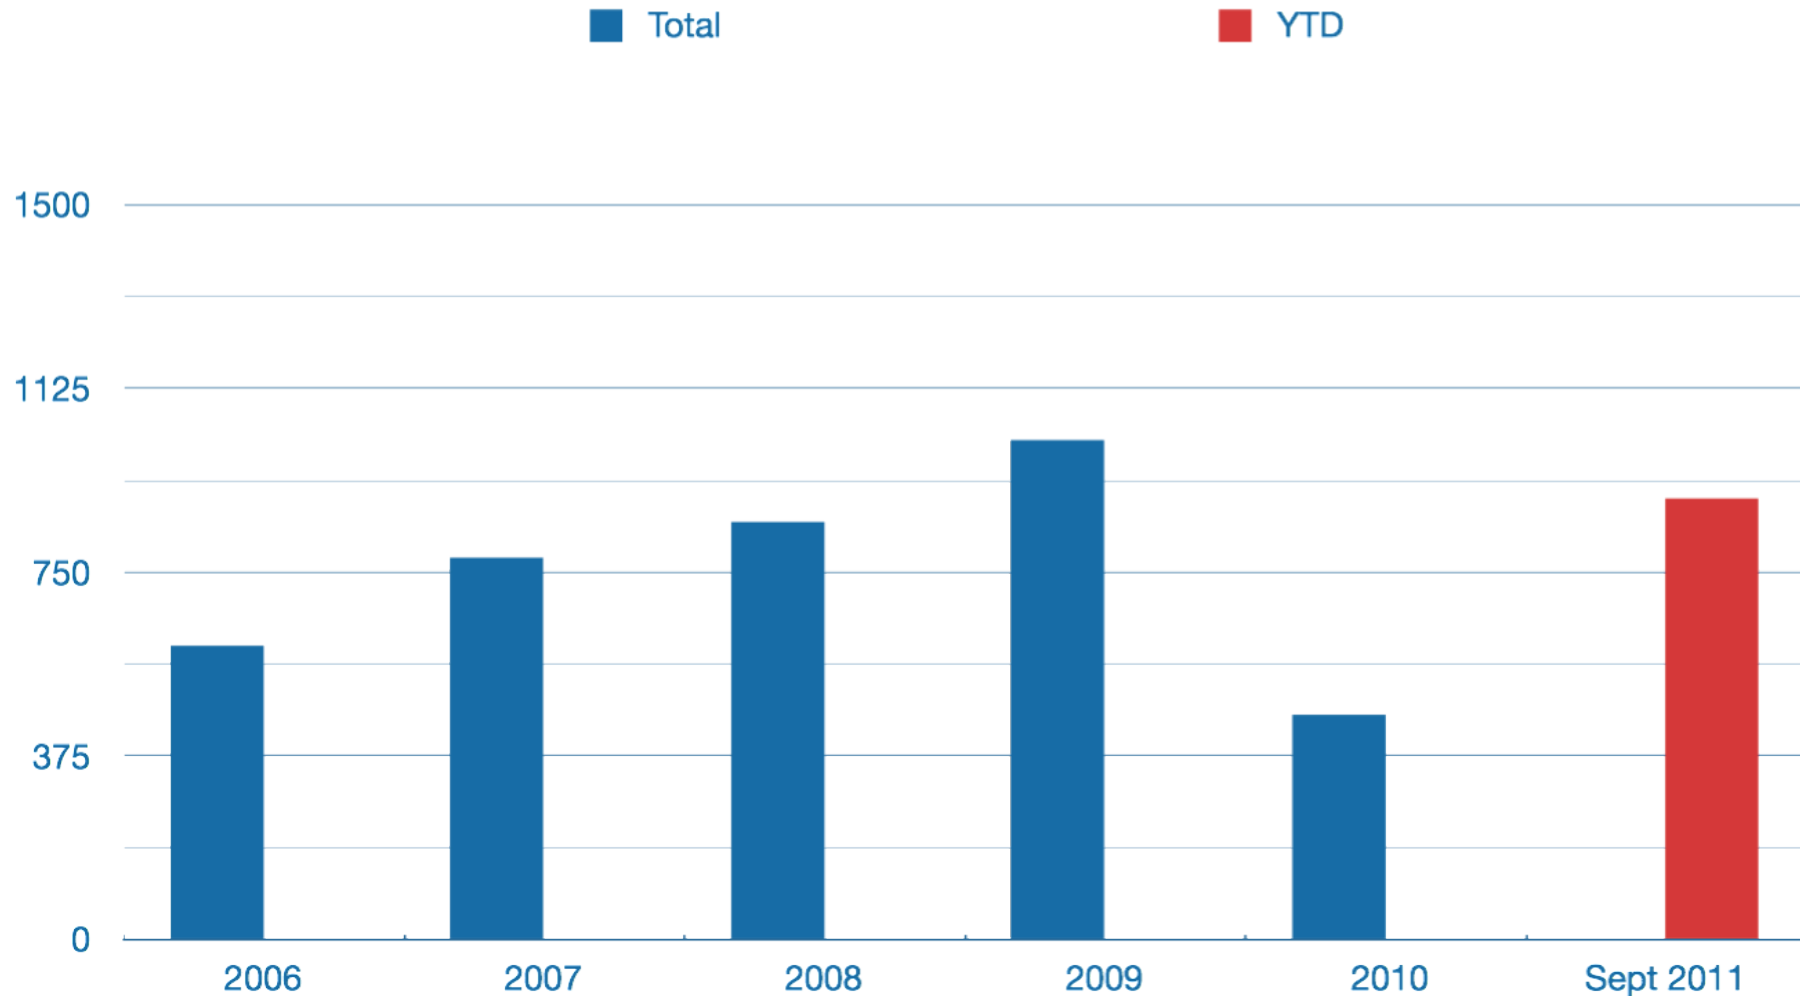

Address Policy WG Mailing List Posts