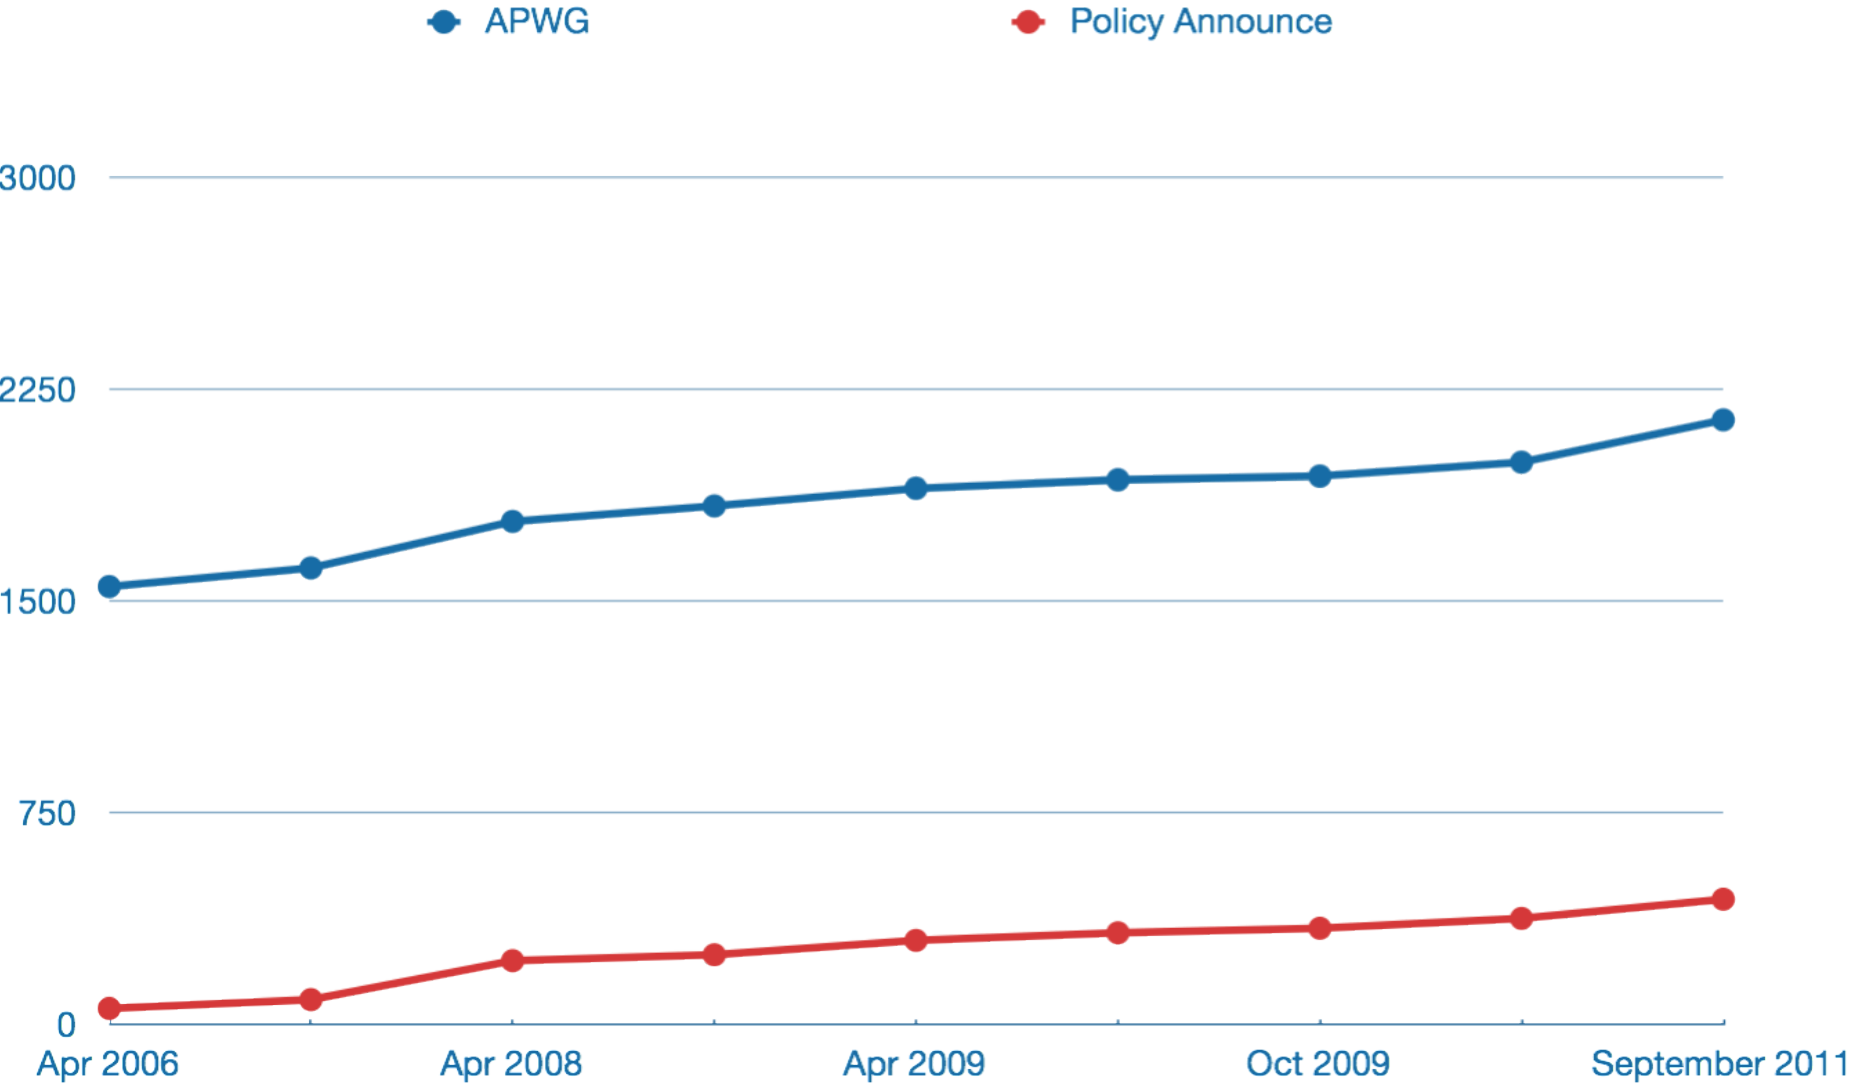

Subscriptions