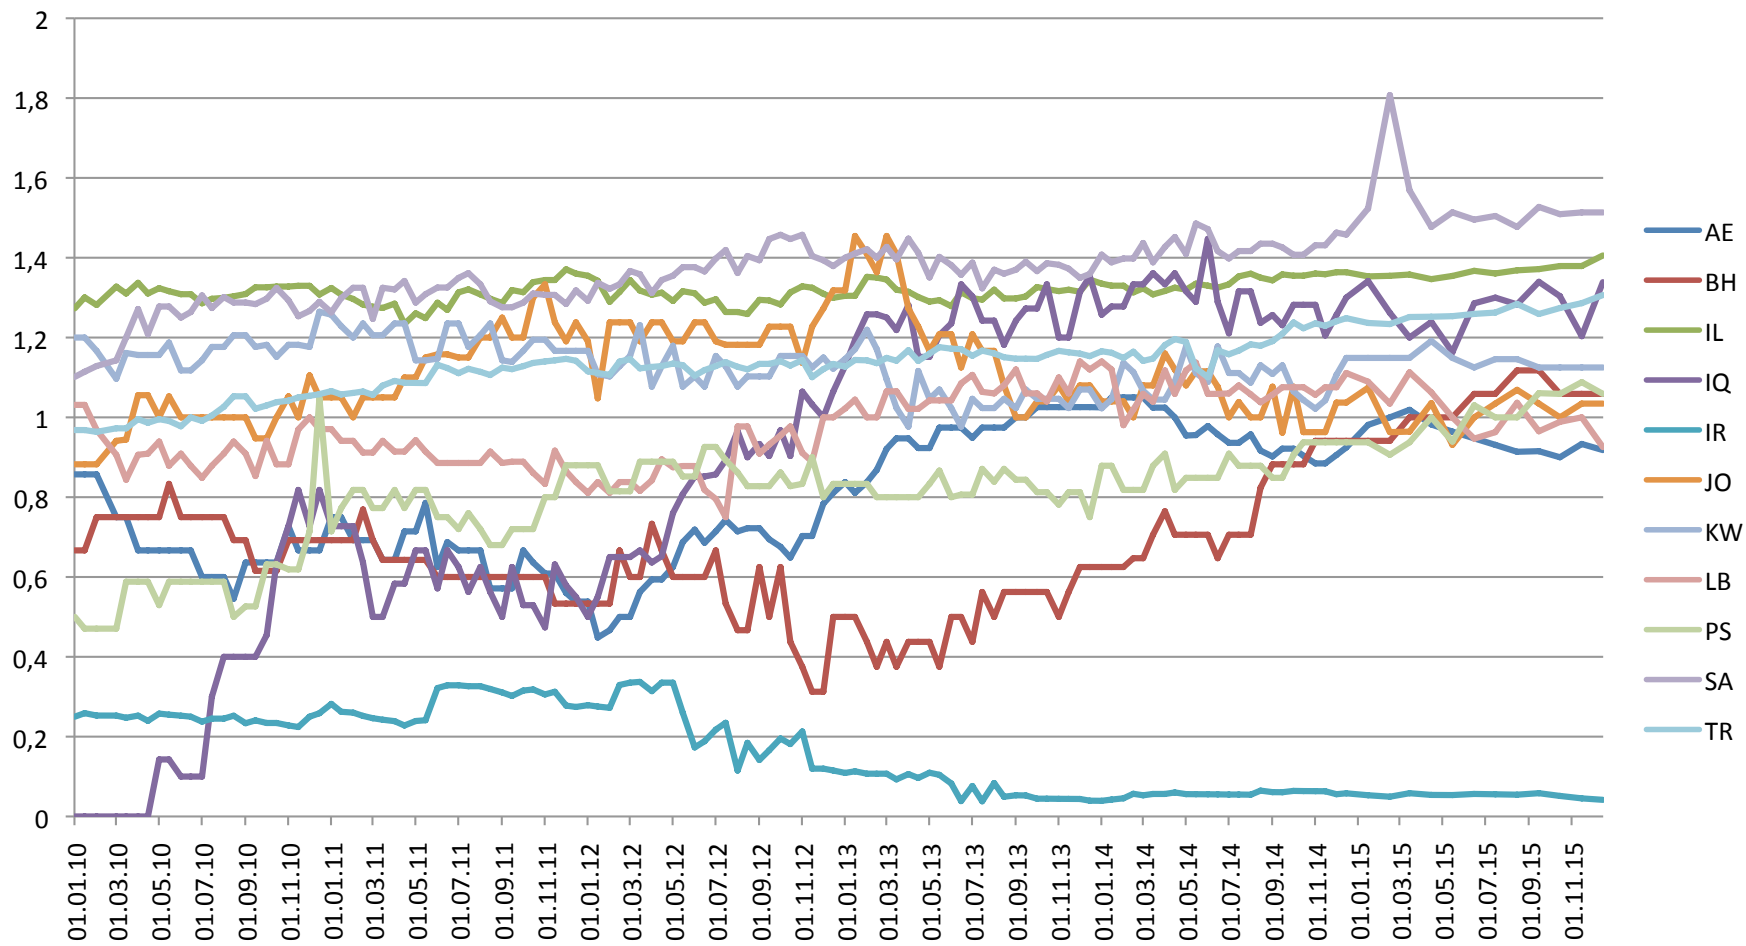

Links inside country