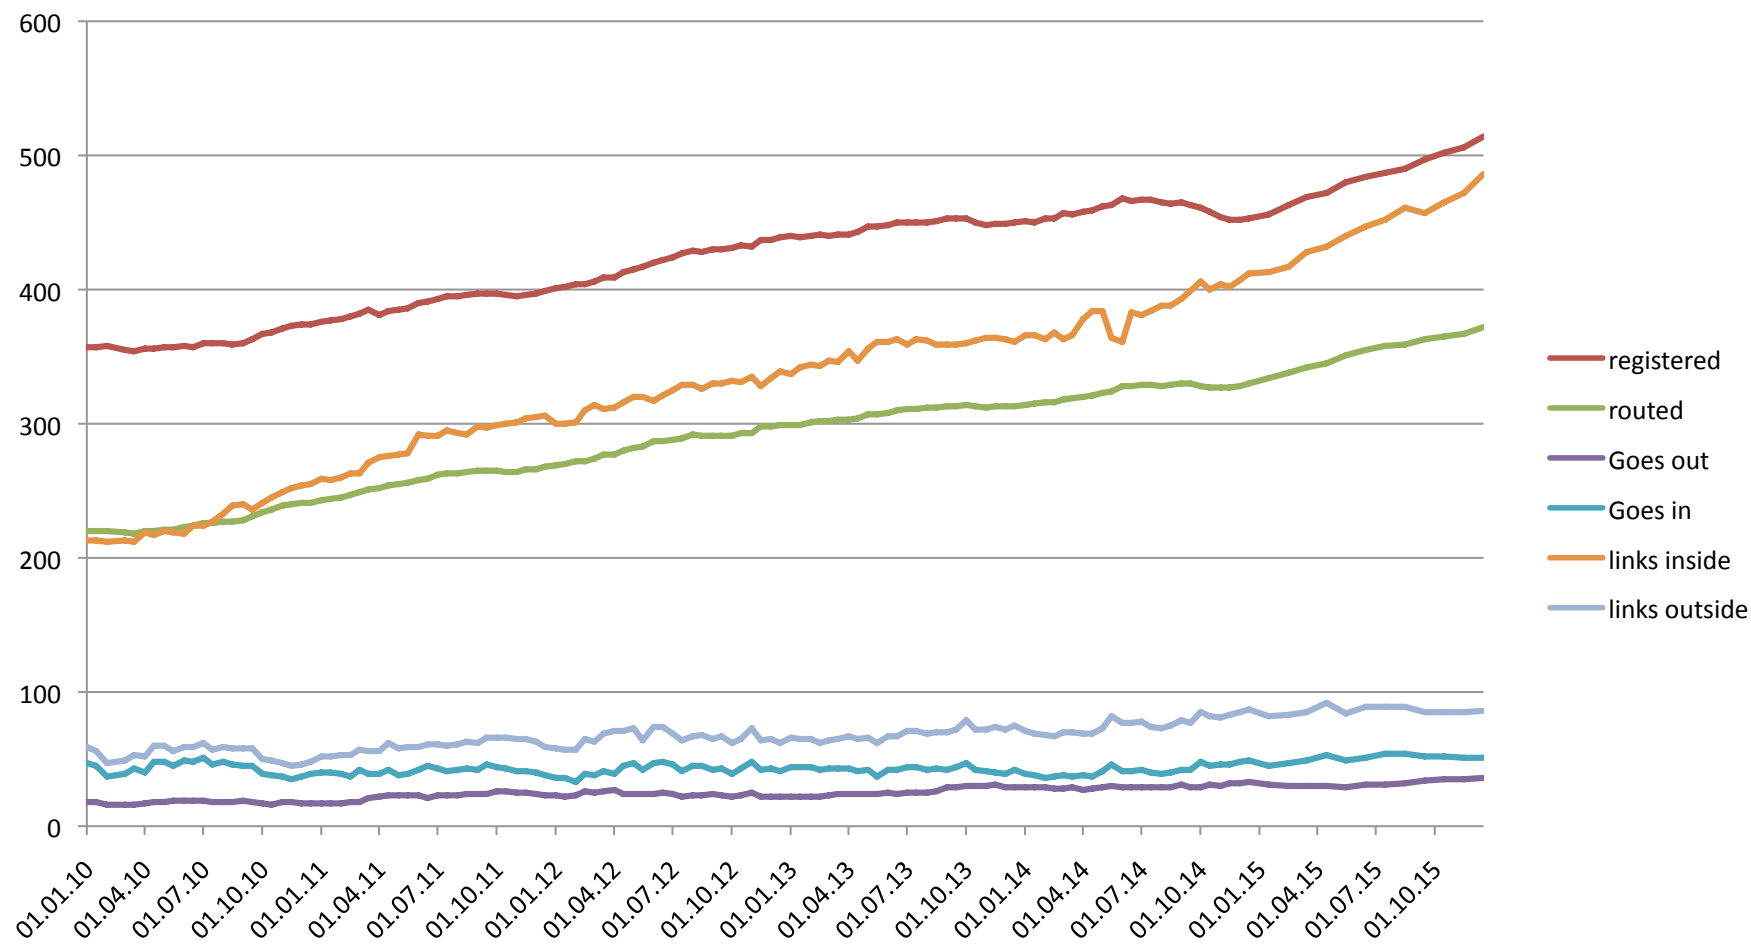

Our hosts - Turkey