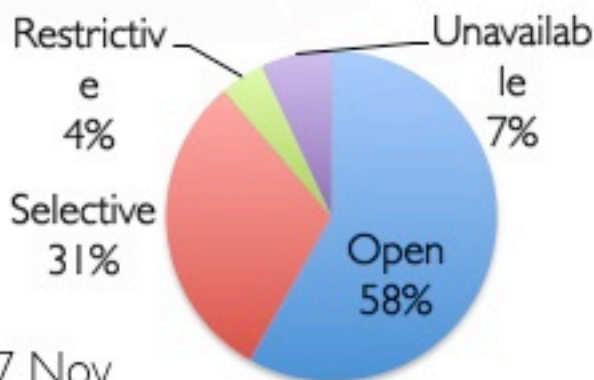

- 526 ASNs actively peering in London
- 6 peering platforms owned and operated by LINX
- Over 4Tbps of peak traffic in London
- 25 new applications in 2014
- Service Availability 99.999