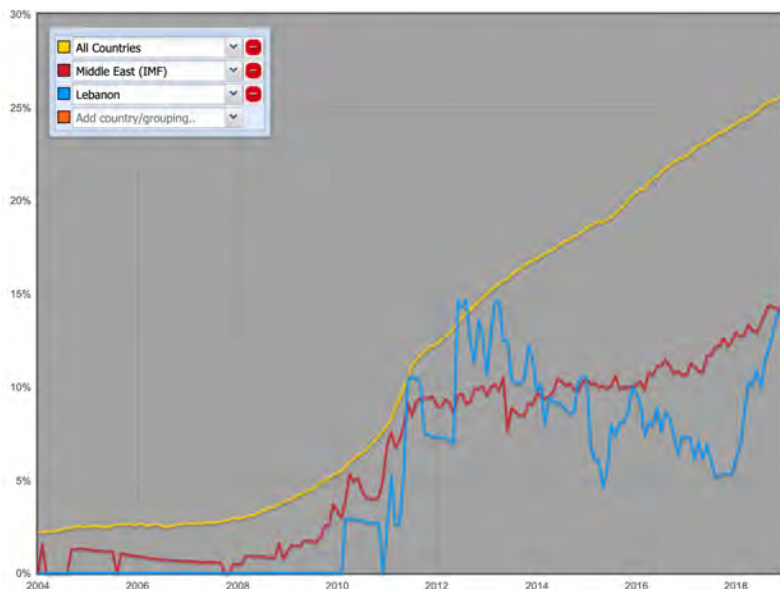

MENOG 19

Meeting and Peering Forum

3 - 4 April
 Beirut, Lebanon

An overview of selected states in the RIPE NCC service region

Country	Number of ASNs	Number of LIRs	*Number of /22 from last /8	Total amount of IPv4 Allocated /32s	Total amount of IPv6 Allocated /32s
AE	88	94	56	3800576	190
BH	25	19	14	451584	49
IQ	125	124	113	680192	462
IR	632	441	571	12482560	2049
JO	39	40	36	677888	128
KW	69	45	31	1733632	148
LB	180	152	147	610304	478
OM	16	16	17	864256	39
PS	54	39	39	672512	113
QA	14	15	10	835584	64
SA	178	132	107	9736704	336
SY	7	84	97	1174528	75
TR	636	540	543	16173824	2200
YE	5	6	6	110592	48

* An LIR can have more than one/22 from the last /8 due to mergers; transfers

Percentage of Autonomous Systems Announcing IPv6

This graph shows the percentage of networks (ASes) that announce an IPv6 prefix for a specified list of countries or groups of countries

- Middle East
- All Countries
- Lebanon

MENOG 19

Meeting and Peering Forum

3 - 4 April
Beirut, Lebanon

IPv6 RIPeNess country pie charts

IPv6 RIPeNess is a rating system under which Local Internet Registries (LIRs) can receive up to four "stars" for IPv6 services, depending on the following criteria: IPv6 allocation, visibility in the Routing Information Service (RIS), route6 object in the RIPE Database and reverse DNS delegation set up.
<https://ipv6ripeness.ripe.net/pies.html>